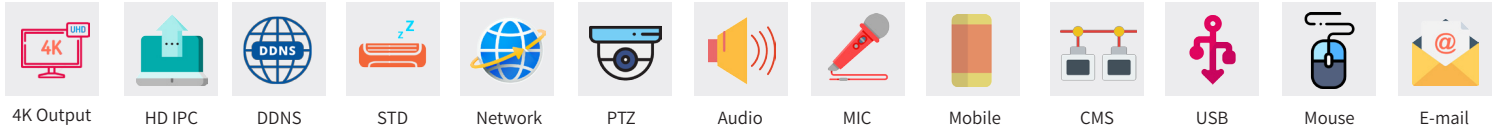

Introduction

GE-XVR 4116-AS1 series are 16 CH 1080P lite high definition DVRs with ability to connect analog and IP cameras simultaneously, which adopt the standard H.264 high profile compression format and the most advanced SOC technique to ensure real time recording in each channel and realize

Characteristics

- ❖ 16 CH TVI / CVI / AHD video input CVBS
- ❖ 16 CH DVR support 1080P lite / 720P / WD1 recording
- ❖ 18 / 16 CH DVRs support 1080P lite / 720P / 720P lite / WD1 recording
- ❖ 4 / 8 CH DVRs support 1 / 1 CH IPC 1080P / 960P / 720P recording
- ❖ 16 CH DVRs support 2 CH IPC 3MP / 1080P / 960P / 720P recording
- ❖ Adopt standard H.264 high profile compression format to get high-quality video at much lower bit rate
- ❖ Intuitive and user-friendly Graphics User Interface (GUI), window style operation by mouse
- ❖ Multi-mode recording: manual / timer / motion
- ❖ Playback : 4 / 8 / 16 CH simultaneously playback
- ❖ Search: time slice, time, event (manual, motion), tag search
- ❖ Express and flexible backup via USB, network and so on
- ❖ Pentaplex: preview, record, playback, backup and remote access
- ❖ DHCP,DDNS, PPPoE network protocol, IE browse and CMS supported
- ❖ Remote control via IE or CMS : preview, playback, backup, PTZ and configuration
- ❖ Dual stream technology for local storage with high definition, remote network transmission and remote surveillance with mobile device
- ❖ Multi-user online simultaneously
- ❖ Authorization management, log review and device status review
- ❖ HDMI 1080P output, true high resolution display
- ❖ Support PTZ preset and auto cruise, up to 255 presets and 8 cruises
- ❖ Support NAT function and QRCode scanning by mobile phone and PAD
- ❖ Powerful smart phone & Pad surveillance with iOS and Andriod OS